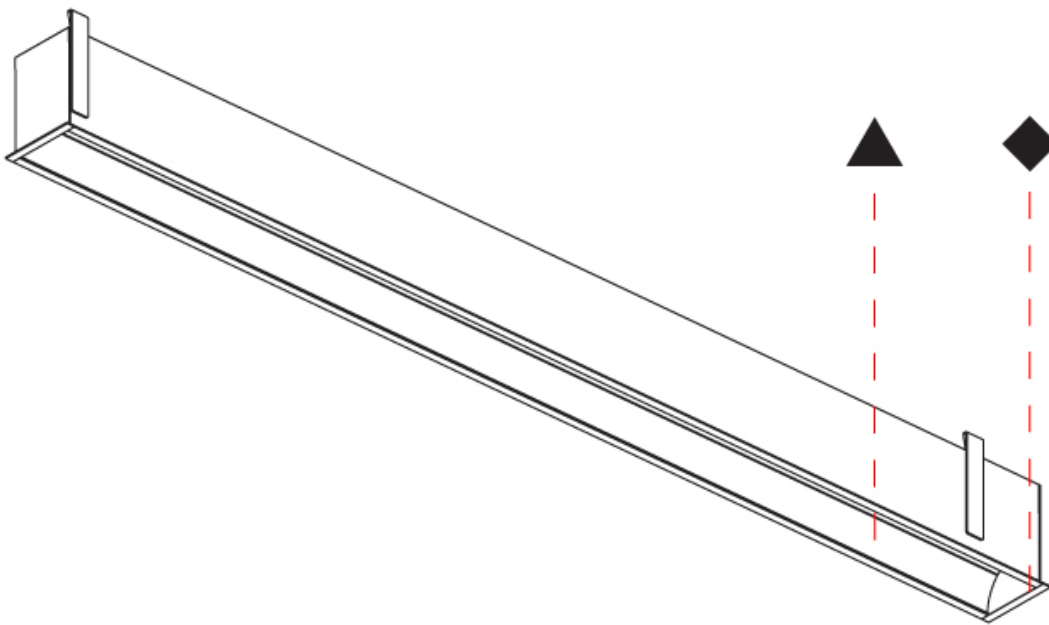

GROOVE SQUARE RECESSED

A35663-

PROJECT	_____
TYPE	_____
SPECIFIER	_____
QUANTITY	_____
DATE	_____