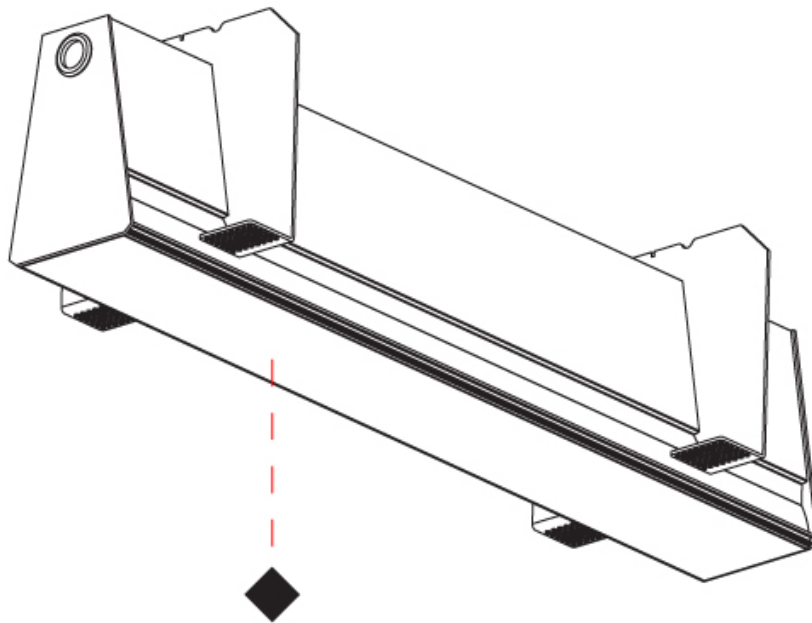

GROOVE SQUARE TRIMLESS

A35649-

PROJECT

TYPE

SPECIFIER

QUANTITY

DATE

A