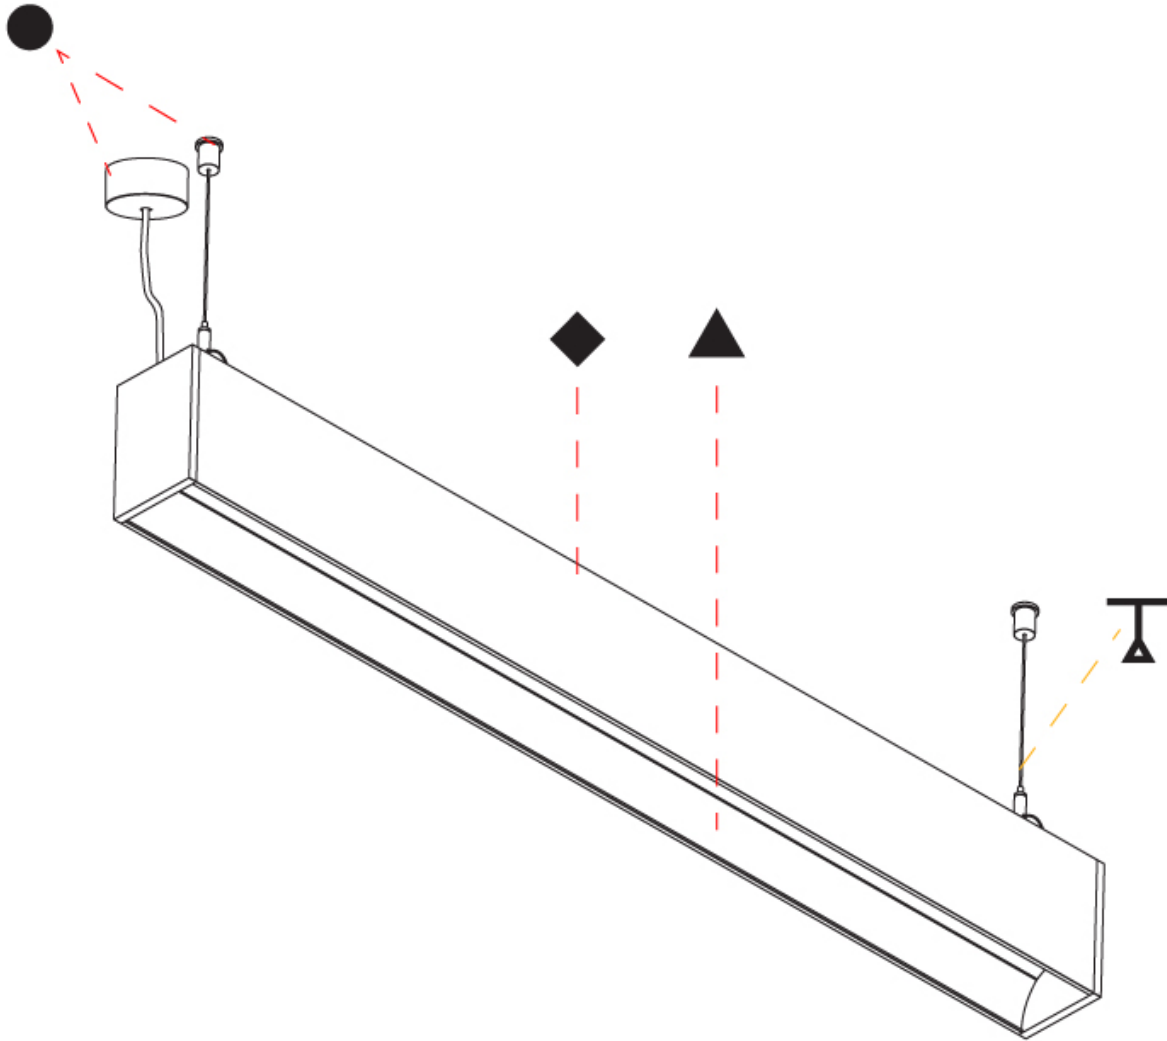

GROOVE SQUARE SUSPENSION

A30813-

PROJECT
TYPE
SPECIFIER
QUANTITY
DATE

A