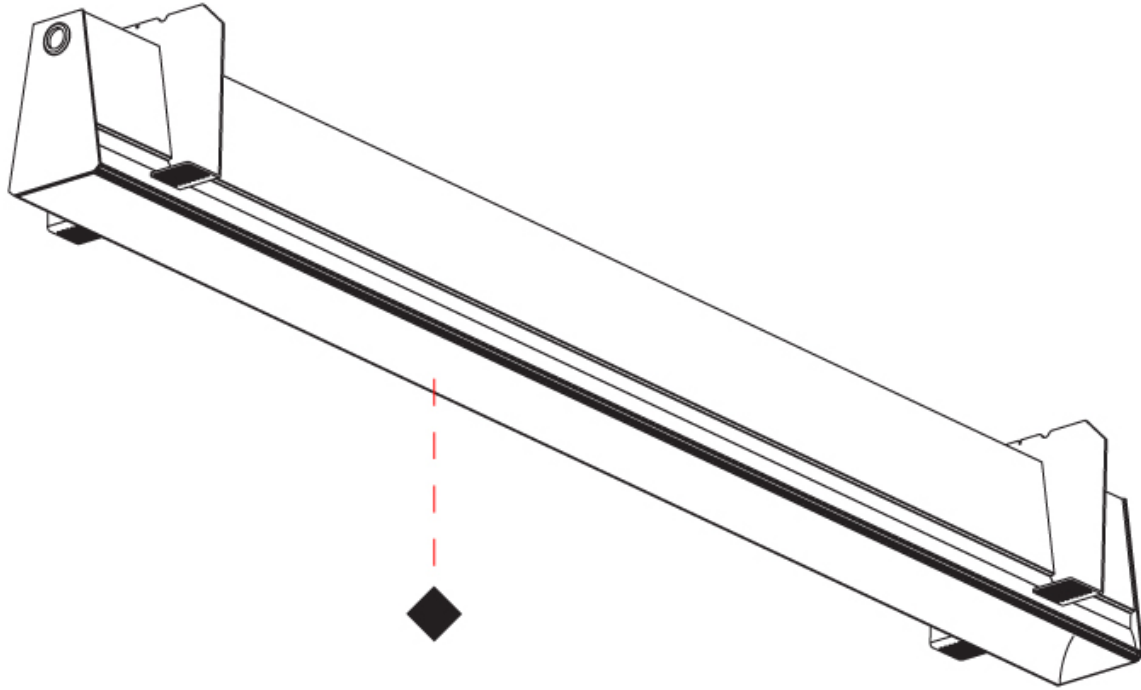

GROOVE SQUARE TRIMLESS

A35652-

PROJECT	_____
TYPE	_____
SPECIFIER	_____
QUANTITY	_____
DATE	_____