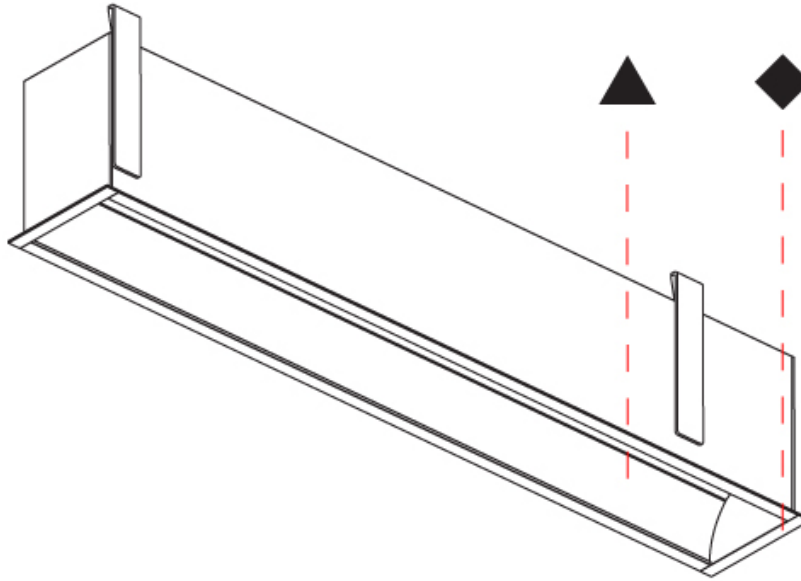

GROOVE SQUARE RECESSED

A35659-

PROJECT _____

TYPE _____

SPECIFIER _____

QUANTITY _____

DATE _____

A